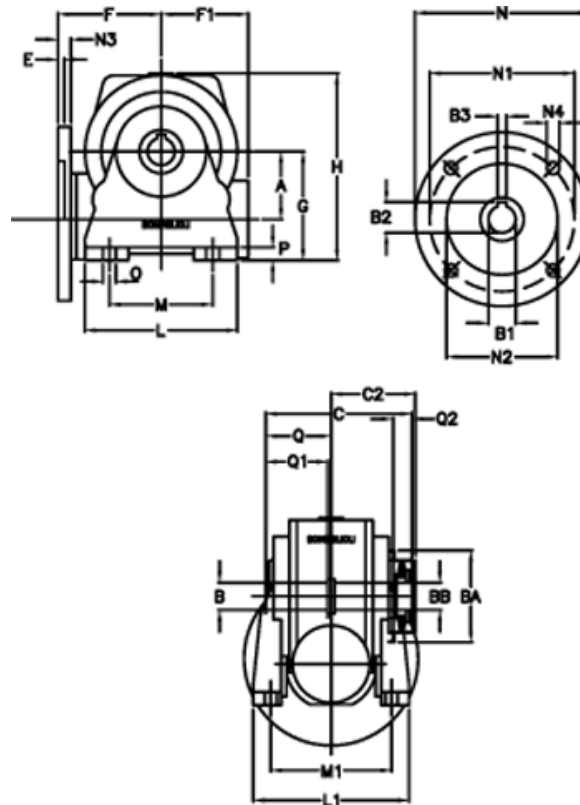

# Data Sheet

Article number: 390204901013216

Description: Worm Gear with Torque Limiter  
VF 49-L1-N-10 P80B5

## Measures

a = 49.50	C2 = 63,5	L1 = 124	O = 8.5
B = 25	Description = VF 49N-xx-80B14	m = 63	P = 12
B1 E7 = 19	E = 3.0	M1 = 98.5	Q = 51.0
B2 = 21.8	F = 70	N = 120	Q1 = 41
B3 H9 = 6	F1 = 63	N1 = 100	Q2 = 15
BA = 63	g = 82	N2 = 80	
BB H7 = 14	H = 138.0	N3 = 10.0	
C = 105	L = 110	N4 = 7	